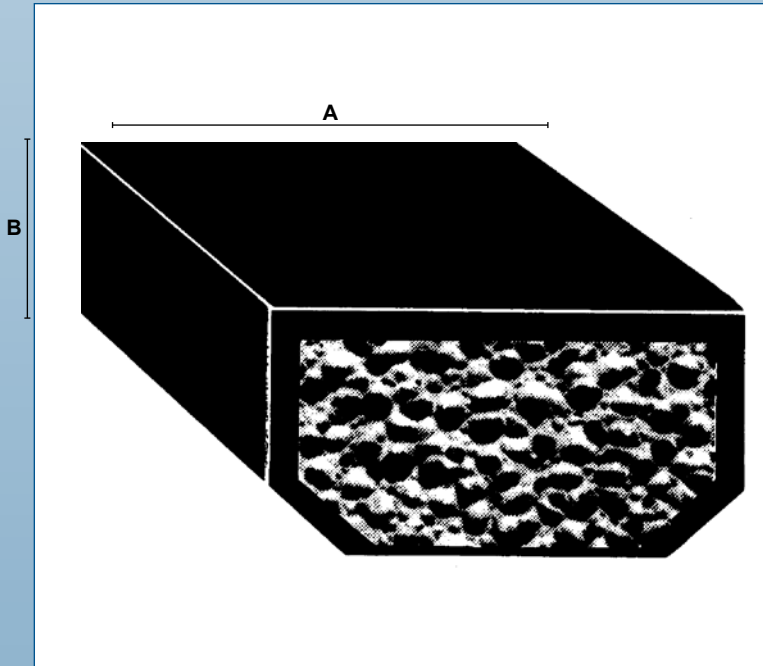

# Svampegummi / *Sponge rubber* / Moosgummi

Svampegummi m/EPDM svøb  
*Sponge rubber EPDM imbedded*  
 Moosgummi m/EPDM Haut

Shore A 45° ± 5°

| Art.    | Farve / Colour / Farbe | A mm | B mm |
|---------|------------------------|------|------|
| 36.K608 | Sort / Black / Schwarz | 43   | 8    |
| 36.K613 | Sort / Black / Schwarz | 40   | 16   |
| 36.K616 | Sort / Black / Schwarz | 40   | 20   |
| 36.K671 | Sort / Black / Schwarz | 70   | 40   |
| 36.K675 | Sort / Black / Schwarz | 40   | 30   |
| 36.K676 | Sort / Black / Schwarz | 38   | 32   |
| 36.K677 | Sort / Black / Schwarz | 57   | 32   |
| 36.K678 | Sort / Black / Schwarz | 71   | 32   |
| 36.K679 | Sort / Black / Schwarz | 77   | 32   |
| 36.K680 | Sort / Black / Schwarz | 68   | 40   |
| 36.K681 | Sort / Black / Schwarz | 94   | 50   |
| 36.K683 | Sort / Black / Schwarz | 72   | 40   |
| 36.K695 | Sort / Black / Schwarz | 120  | 50   |
| 36.K697 | Sort / Black / Schwarz | 71   | 45   |
| 36.K698 | Sort / Black / Schwarz | 120  | 60   |
| 36.K852 | Sort / Black / Schwarz | 160  | 50   |
| 36.K853 | Sort / Black / Schwarz | 95   | 75   |